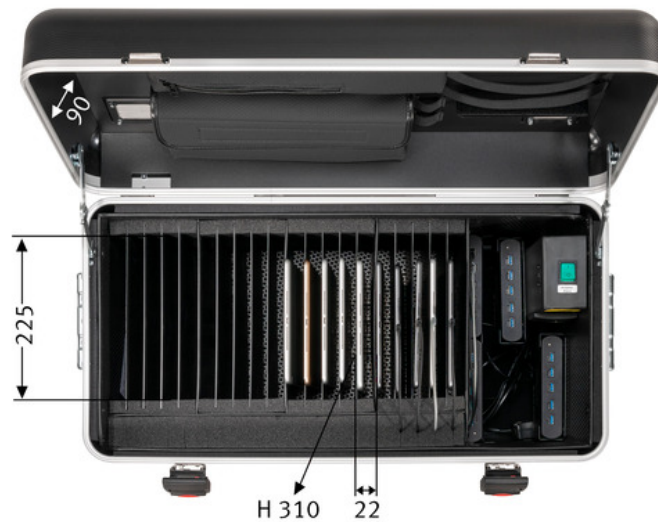

PARAPROJECT®

Case TC20 Plus

Protect , Charge , Transport

- main switch
- network port